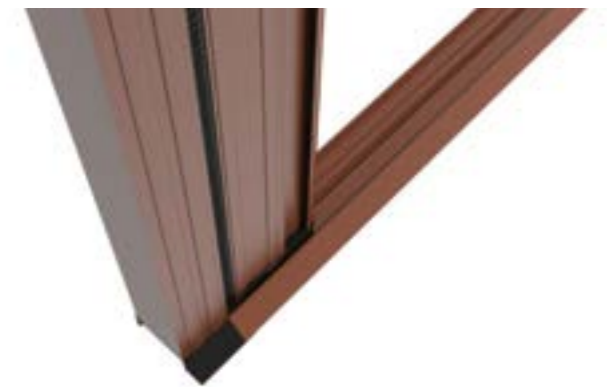

Only
1cm

The bottom profile with 1 cm height has an angle which makes it stronger against any force that might be applied to it. This angle also provides extremely easy stepping over and prevents users from tripping.