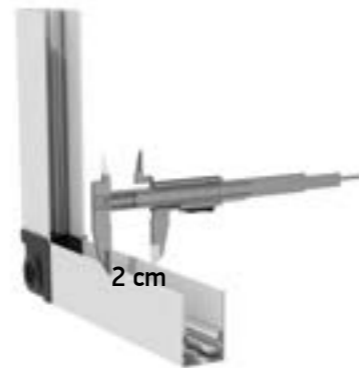

Wind Stoper

Wind stop mechanism prevents mesh from going out of the profile rail in windy weathers. At the same time, it operates as a security stop. It also helps the sashes to move on its own platform. Thanks to wind stopper mechanism the mesh is not affected by the pushes, pulls or wind.

1 cm Bottom Profile

The mesh guide rides in our industry first low profile bottom rail that stands one eighth of an inch or 1 millimeter high.

Dynamic Series Smart Wheel System

All the materials used and all details are designed and combined in this system in a harmony. Everything you expect from a flyscreen.