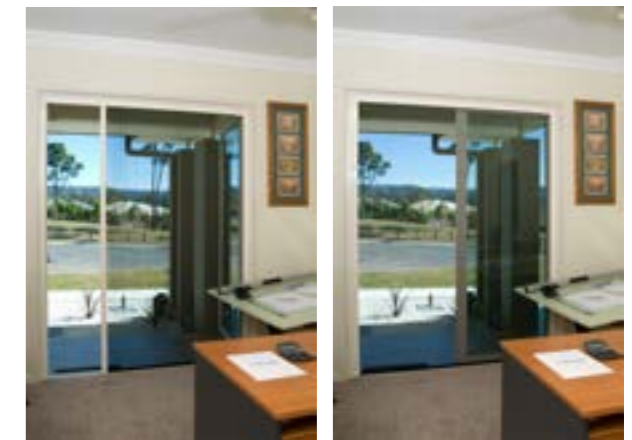

Specially designed new handles can easily move thru its aluminum channel, which allow customers easy adjustment based upon height of screen.

Max available sizes are:
300 cm in height, 180 cm in width for one-sash-doors,
360 cm in width for double-sash-doors. The double-sided adjustable handle is easy and comfortable in use.

Monarch Ex is used as single wing it can have 2.8 meters height and 2 meters width.

Monarch Ex, can be used as double system, in other words can be joined in the middle. It can cover an area of 4 meters in an efficient way. The main cartridge where plected veil provides easy change.