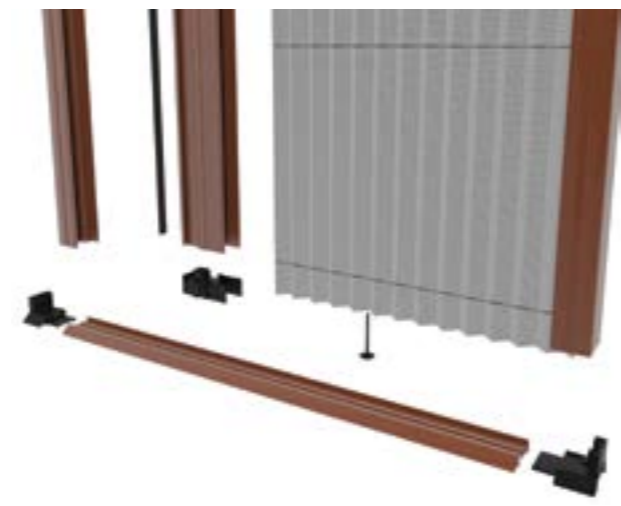

Combi System

Plisse Fly Screen and Plisse Curtain System both of use.

Only
1cm

The bottom profile with 1 cm height has an angle which makes it stronger against any force that might be applied to it. This angle also provides extremely easy stepping over and prevents users from tripping.