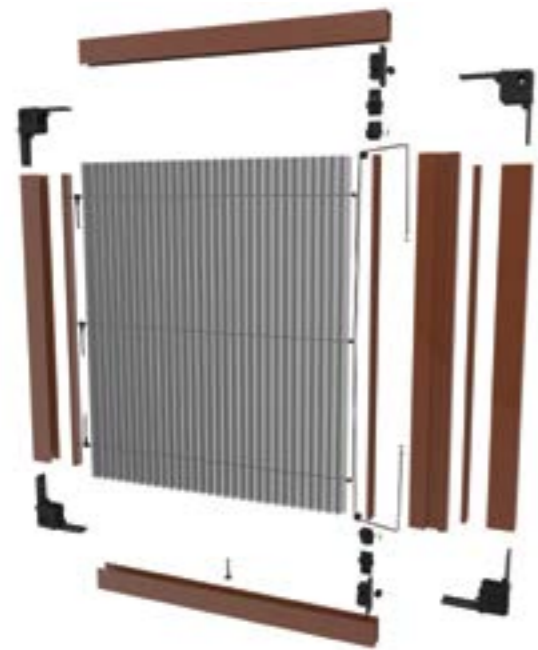

ALMARDE CC

Closed profile system

Thank to this system, foreign matters such as dust and dirt are not collected in your profile during opening and closing the window.

Mesh / 15 mm

Fast Flyy Pleat net height is 15 mm. Mesh is %100 polyester. The mesh part of Fast Flyy can be changed. With spare mesh if needed.

Wind Stopper

Wind stop mechanism prevents mesh from going out of the profile rail in windy weathers. At the same time, it operates as a security stop. It also helps the sashes to move on its own platform. Thanks to wind stopper mechanism the mesh is not affected by the pushes, pulls or wind.

Double Sash System

Almarde system perfectly works for widths upto 3150 mm as one sash and with special production 6000 mm as double sash.

Mobile Roller System

Thanks to mobile roller system, profile moves easier and it provides the balance to whole mechanism.

Adjustable Width and Height

Easy stocking with adjustable width and height.

Roller Spring System

Spring system works with roller and it prevents flyscreen from tightening.