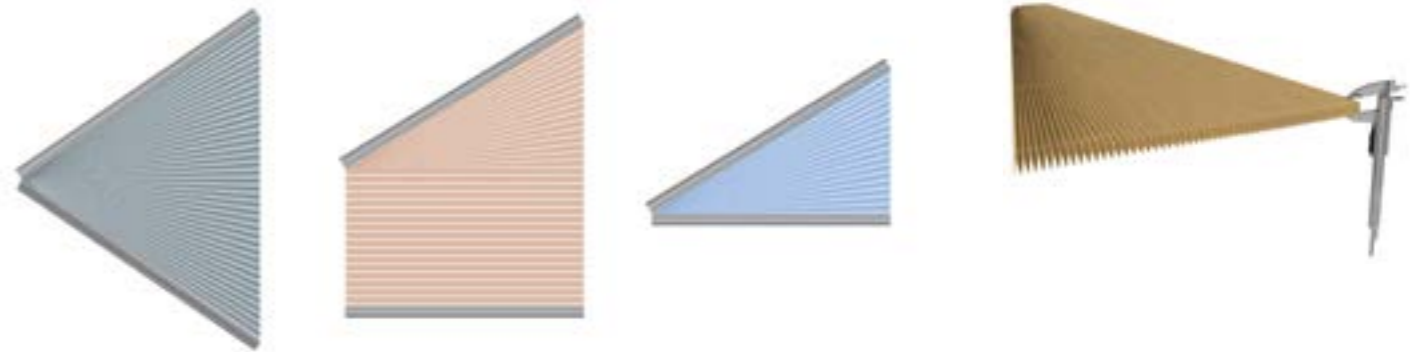

Unlimited Solution