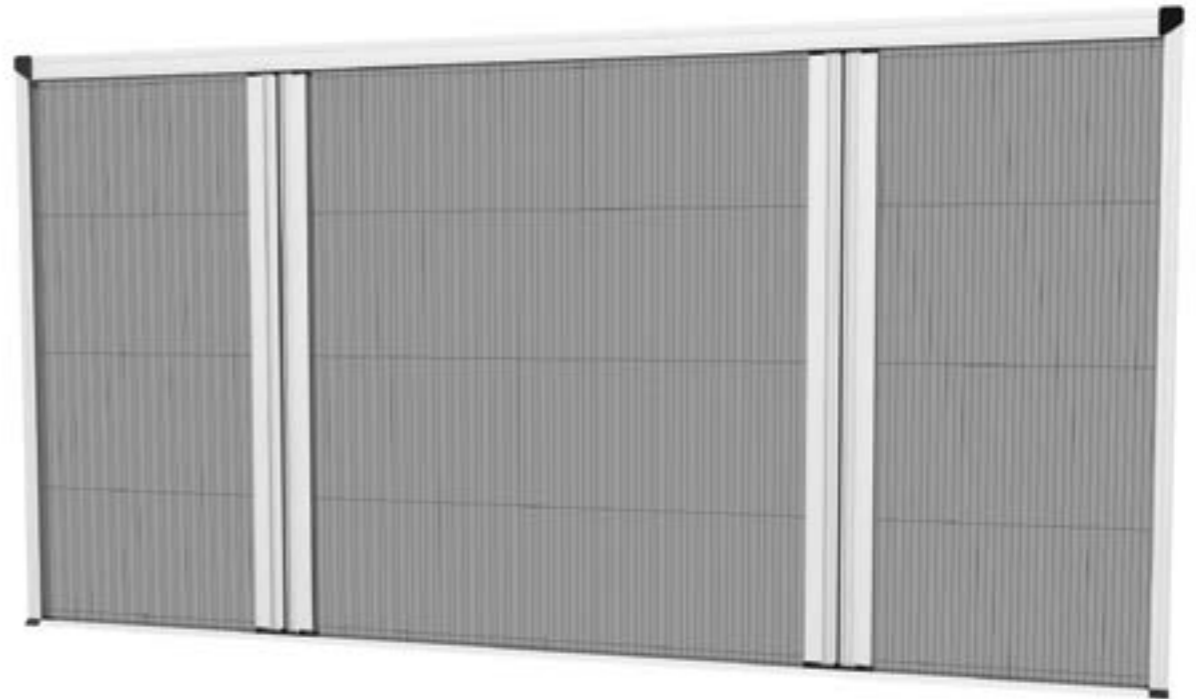

Wind Stoper

Wind stop mechanism prevents mesh from going out of the profile rail in windy weathers. At the same time, it operates as a security stop. It also helps the sashes to move on its own platform. Thanks to wind stopper mechanism the mesh is not affected by the pushes, pulls or wind.

Combi System

Plisse Fly Screen and Plisse Curtain System both of use.

Only
1cm

The bottom profile with 1 cm height has an angle which makes it stronger against any force that might be applied to it. This angle also provides extremely easy stepping over and prevents users from tripping.