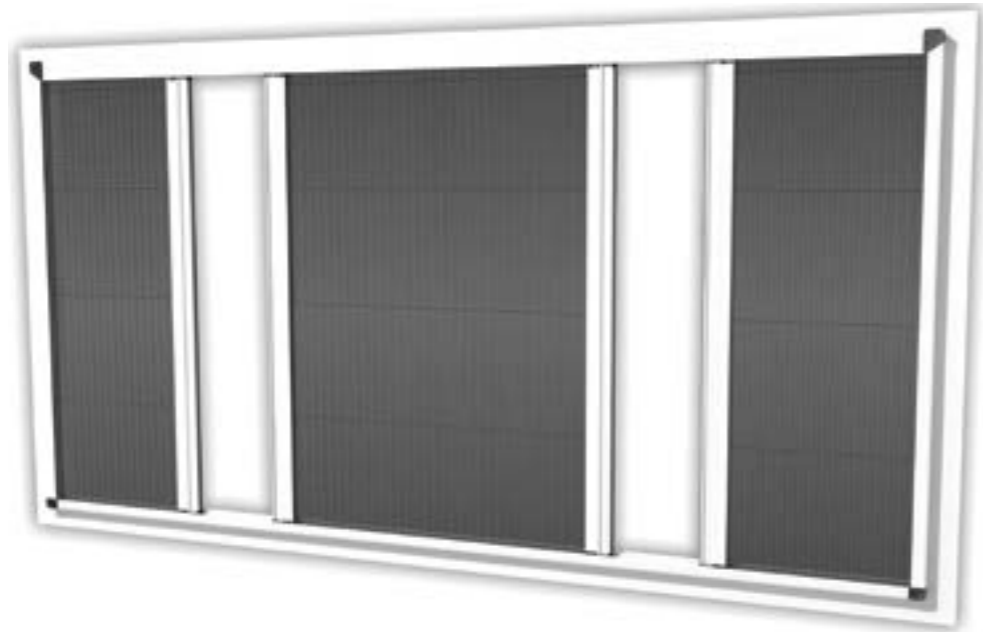

The ideal solution for all window and door types

The ideal solution for all window and door types
Thanks to folded mesh sash system, the sashes of plisse flyscreen can be stopped at any point.