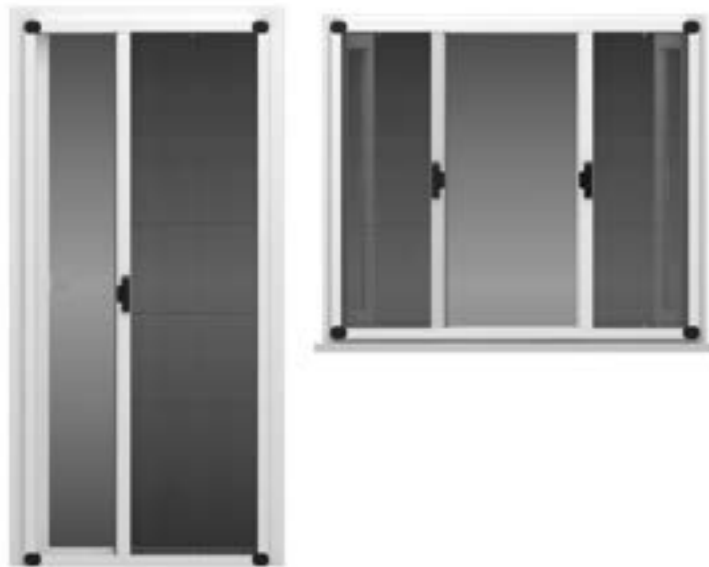

Max. 40 cm from height and max. 20 cm from width you max. cut and adjust the sizes.

Measurement

Corrosion-Resistant Engineering Plastic

Specially Designed New Wind Stopper System

Adjustable Handle System

You may install the plastic corners at any corner.
After installation, the corners are covered with specially designed lid.
Sds has designed special adjustment wind stoppers and balance wire plastics against corrosion which will last many years and stay like newly installed.

Specially designed new handles can easily move thru its aluminum channel, which allow customers easy adjustment based upon height of screen.

Max available sizes are:
300 cm in height, 180 cm in width for one-sash-doors,
360 cm in width for double-sash-doors. The double-sided adjustable handle is easy and comfortable in use.