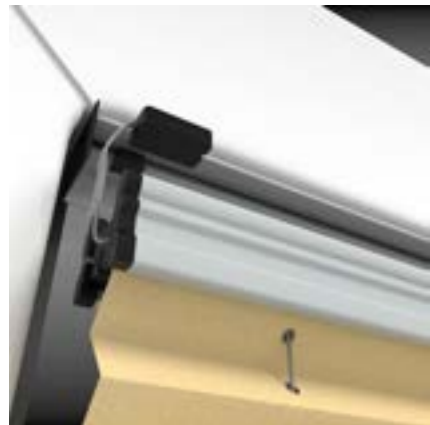

Growing pleasure with pleated blind.

Ensures Energy Saving.
Especially in summer, it blocks sun rays and decreases the heating of inside. Thus, your air conditioner spends less electricity and you can save money.