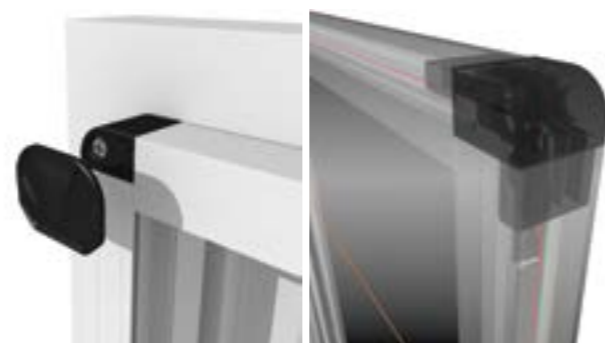

No Wait Anymore!

Vectran Wire-No More Split-Offs

s.d.s.® has designed special vectran wires for screen systems by Japanese Technologies.

Vectran wire stops split-offs and allows zero stretching, caused by heat or changing climate conditions.

Your Flyscreen is ready for installation in your Warehouse.

Adjustable width and height.

By keeping stock for couple of pre-determined sizes, you may install the product anytime you receive the order from your customer. Max. 40 cm from height and max. 20 cm from width you may cut and adjust the sizes.

Aluminium Colour Card

MONARCH EX