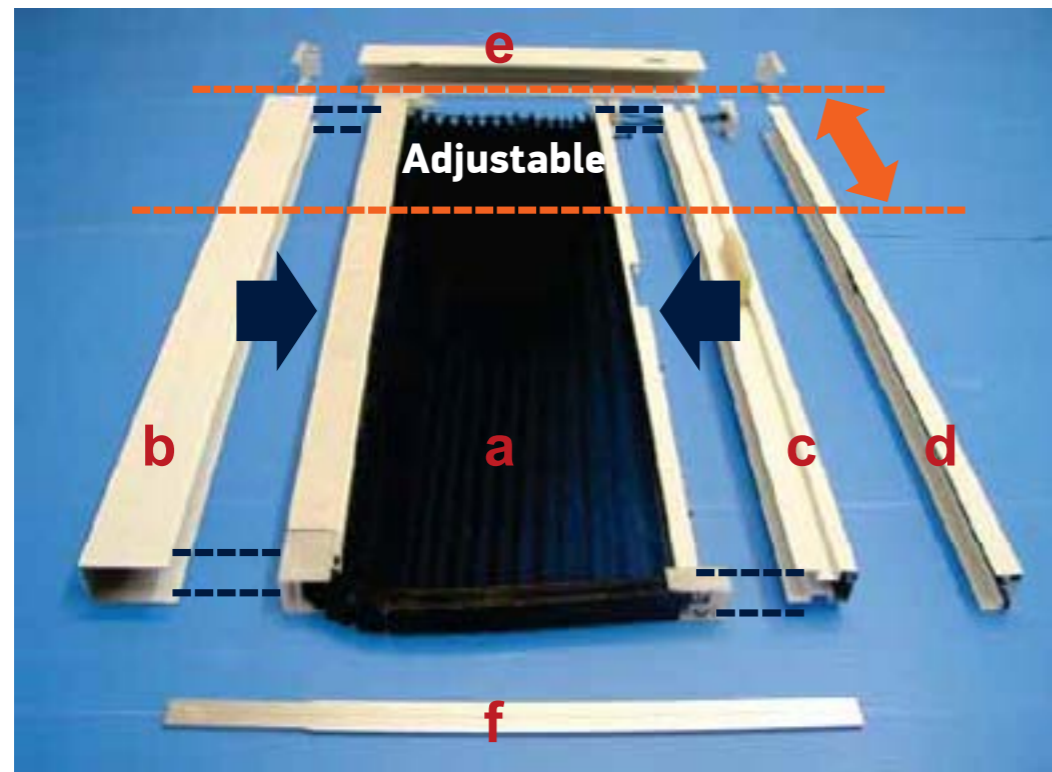

Bottom Rail

The bottom rail was specifically designed to provide maximum protection from airborne insects well providing the maintenance free and easy to clean design.

Automated Opening With a Single Touch

The length and the tension of the pleated mesh can be adjusted.

Counter Weight System

Our uniquely designed counter weight system retracts the screen and ensures smooth, quiet and safe operations in conjunction with the built in spring that keeps the wire which is running through the mesh tight while in use.

Size Adjustable

Adjustable in both width and height for greater versatility.
(max in height: 10 cm)