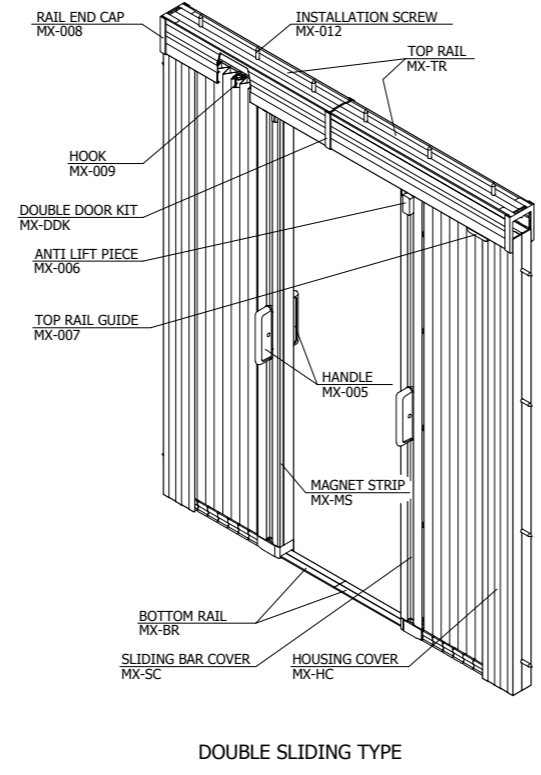

Maximum Protection
This pleated mesh screen is decorative and compact.

Innovative Design
The pleated mesh retracts folding into the housing.

Wind Stopper
Wind stop mechanism prevents mesh from going out of the profile rail in windy weathers. At the same time, it operates as a security stop. It also helps the sashes to move on its own platform. Thanks to wind stopper mechanism the mesh is not affected by the pushes, pulls or wind.

No Spring System
Designed as a manual operating retracting screen system this model uses no springs.

No-Threshold System
The mesh guide rides in our industry first low profile bottom rail that stands one eighth of an inch or 3 millimetres high.

Flexible Operation
A string tensioning mechanism ensures that the screen is always tight and rigid. This mechanism allows for a smooth and even manuel operation. The control mechanism is simple and fast. The screen can be moved simply by hand to any desired position and will stay without the use of a brake.