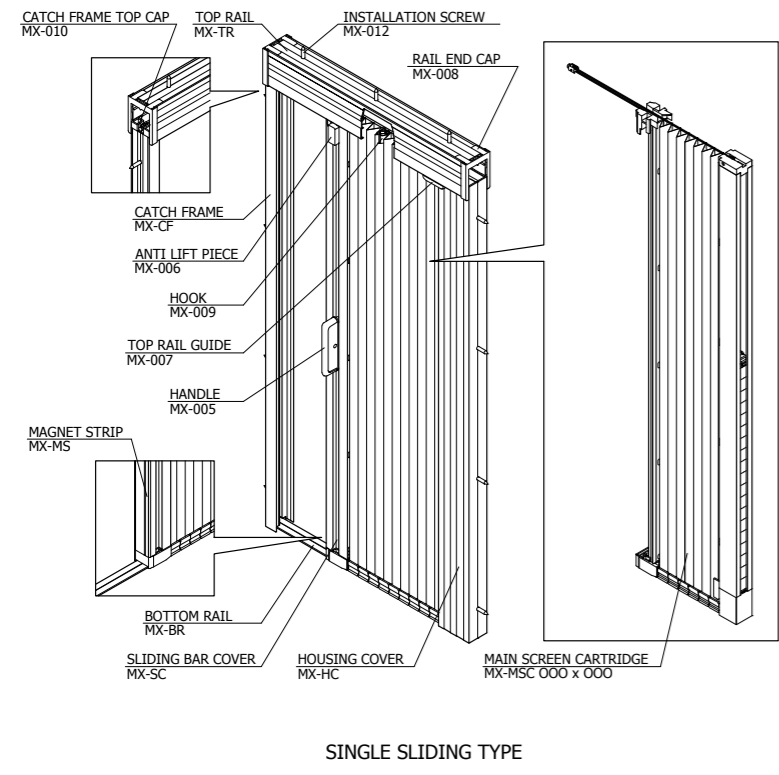

Maximum Protection
This pleated mesh screen is decorative and compact.

Innovative Design
The pleated mesh retracts folding into the housing.

Wind Stopper
Wind stop mechanism prevents mesh from going out of the profile rail in windy weathers. At the same time, it operates as a security stop. It also helps the sashes to move on its own platform. Thanks to wind stopper mechanism the mesh is not affected by the pushes, pulls or wind.

No Spring System
Designed as a manual operating retracting screen system this model uses no springs.

No-Threshold System
The mesh guide rides in our industry first low profile bottom rail that stands one eighth of an inch or 3 millimetres high.

Flexible Operation
A string tensioning mechanism ensures that the screen is always tight and rigid. This mechanism allows for a smooth and even manuel operation. The control mechanism is simple and fast. The screen can be moved simply by hand to any desired position and will stay without the use of a brake.