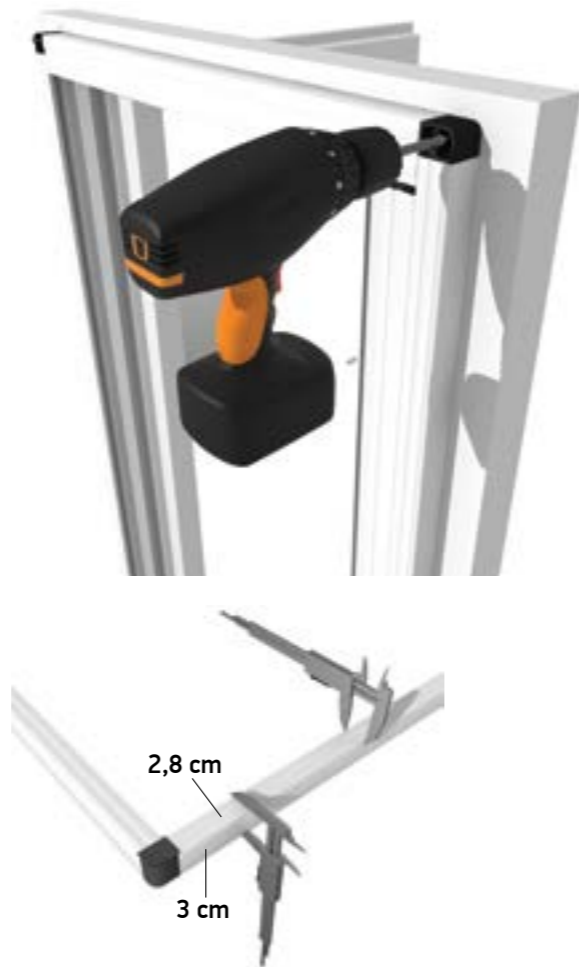

Applicable to windows with roller shutter

Plisse Fly Screen for Glass Balcony

Maxi Double

ALMARDE (No Threshold) 10 Series

Covered Profile System

Profile covers prevent dirt and dust from entering in the profile. Profiles have longer life time and aesthetic look.