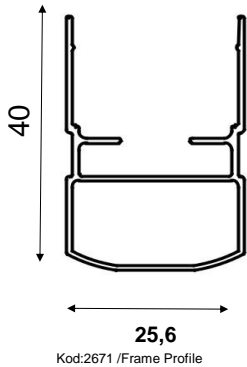

ALMARDE ENERGY 26 CODES

Kod:2654 8mm Lower Threshold profile

2625-New Auto Plisse Accessories Set 50 Set/Box and code number :2680...8mm lower threshold accessories set

1118- Balance Wire/500 m Roll

1119-Double Tape 50 m/Roll

1117-Pvc stripe

bx-50/ Magnet 1 roll 200m

1116-20mm Pliss mesh 200cm,220cm,250cm,300cm 60 m<sup>2</sup>, 70m<sup>2</sup>, 80m<sup>2</sup>, 90m<sup>2</sup>

sds-2626--Rope Adjustment

pb67-800 weather stripe 1 roll/250m