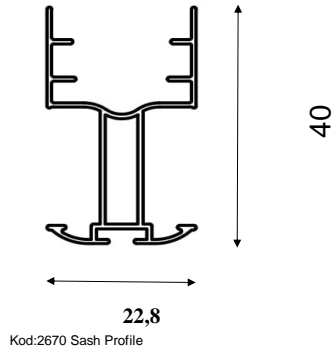

ALMARDE ENERGY 26 CODES

Kod:2654 8mm Lower Threshold profile

2625-New Auto Plisse Accessories Set 50 Set/Box and code number :2680...8mm lower threshold accessories set

1118- Balance Wire/500 m Roll

1119-Double Tape 50 m/Roll

1117-Pvc stripe

bx-50/ Magnet 1 roll 200m

1116-20mm Pliss mesh 200cm,220cm,250cm,300cm 60 m<sup>2</sup>, 70m<sup>2</sup>, 80m<sup>2</sup>, 90m<sup>2</sup>

sds-2626--Rope Adjustment

pb67-800 weather stripe 1 roll/250m