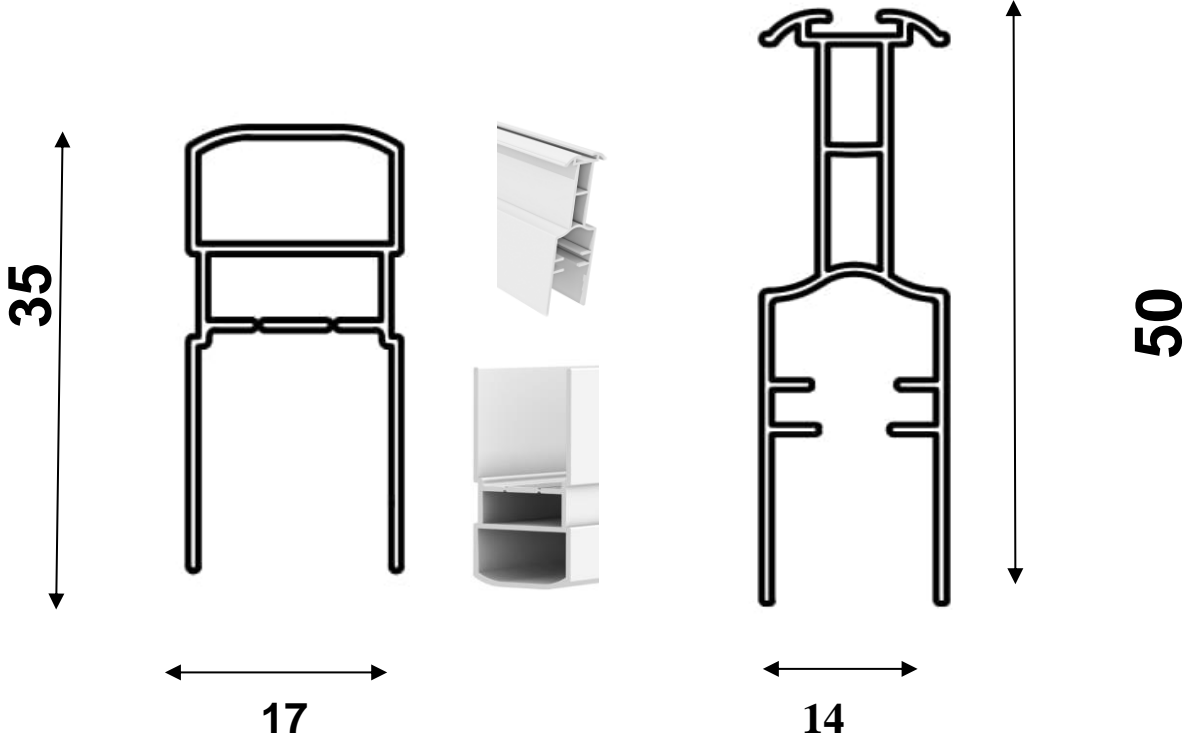

ALMARDE ENERGY 17mm

Kod:1771 Kasa Profili/Frame Profile

Kod:1770 Kanat Profili/Sash Profile

1725-Plise Aksesuar seti/
Plisse Accessories Set
50 Set/Box

1118-Plise İpi 500 m/Roll/
Balance Wire

1119-Bant/Double Tape 12mm
50 m/Roll

1117-Şerit Profili/Net Fixing Stripe/600m

bx-50/ Miknatıs/Magnet 1 roll
200m

1116-12mm Plise tülü,100%
polyester,80 ±5% gr/m²
200cm,220cm,250cm,300cm
40 m², 50m², 60m², 70m²

PLS/RIV ip geçme

pb67-800 kıl fitil 1 roll/250m